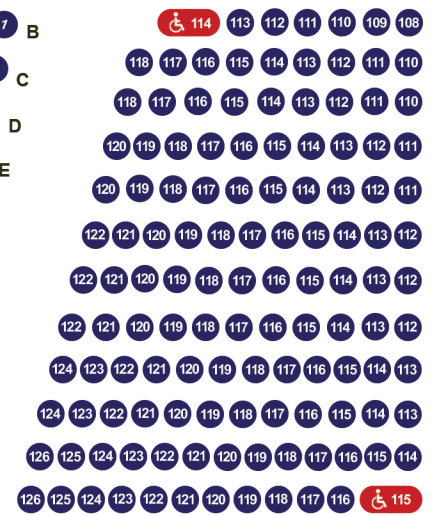

ORCHESTRA 3